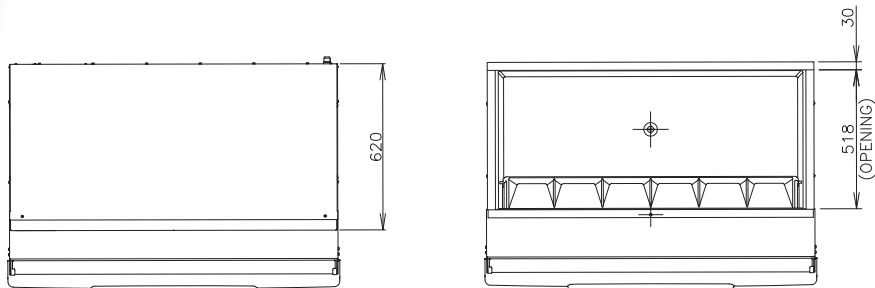

BIN TOP VIEW

BIN TOP VIEW