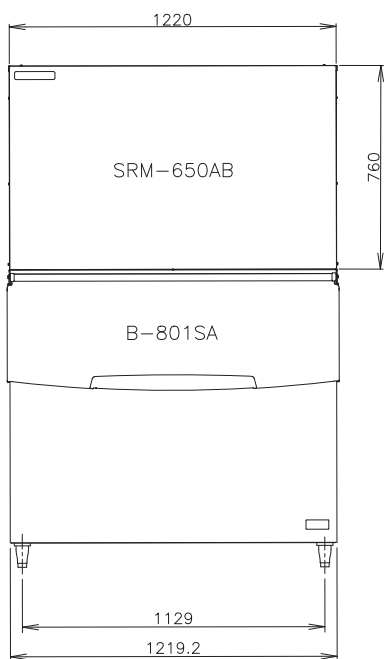

**FRONT SIDE**

**RIGHT SIDE**

**BACK SIDE**

**SPECIFICATIONS**

Ice Dimensions	Dice: 22mm*22mm*22mm		Ice water consumption per 24H	(AT32°C/WT21°C)	490L(1.0L/kg ice)
Outside Dimensions	1220mm(W) x 820mm(D) x 1871(~1901)mm(H)		Ice Production Freeze Cycle Time	(AT21°C/WT15°C)	Approx:13min
Package Dimensions	Ice Maker: Pallet + Carton:1325mm(W)x 720mm(D)x 945mm(H) Storage Bin:Pallet + Carton:1239mm(W)x 916mm(D)x 1142mm(H)		Ice Production per Cycle	(AT21°C/WT15°C)	Approx:5.55kg/612pcs
Weight (Net / Gross)	Ice Maker: 118kg/142kg Storage Bin: 64kg/86kg		<b>OPERATING CONDITIONS</b>		
Amperage/Starting Amperage	11.3A/85A		Voltage Range	198-242V	
Electrical Consumption	(AT32°C / WT21°C) 2296W		Ambient Temperature	5-38°C	
Refrigerant Charge	R404A/1200g		Water Supply Temperature	5-32°C	
Ice Storage Capacity	Maximum: 348kg		Water Supply Pressure	0.07-0.55MPa(0.7-5.5bar)	
Ice Production per 24H	(AT10°C / WT10°C)	Approx:723kg	Supply Voltage	1 Phase 220V 50Hz	
	(AT21°C / WT15°C)	Approx:622kg			
	(AT32°C / WT21°C)	Approx:483kg			