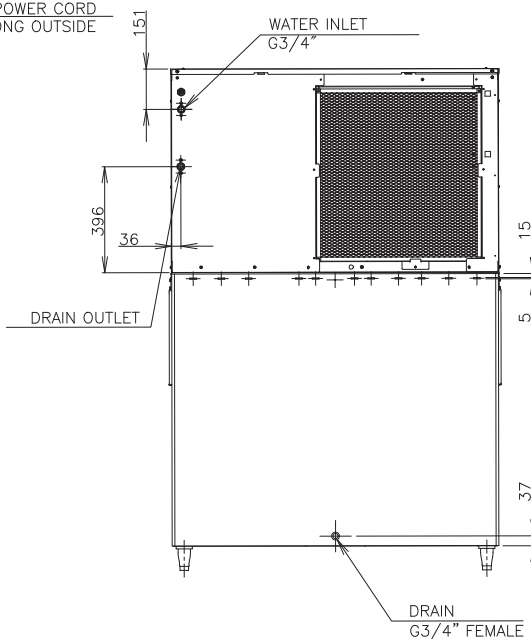

**FRONT SIDE**

**RIGHT SIDE**

**BACK SIDE**

**SPECIFICATIONS**

Ice Dimensions	Dice: 22mm*22mm*22mm		Ice water consumption per 24H	(AT32°C/WT21°C)	490L(1.0L/kg ice)
Outside Dimensions	1220mm(W) x 820mm(D) x 1871(~1901)mm(H)		Ice Production Freeze Cycle Time	(AT21°C/WT15°C)	Approx:13min
Package Dimensions	Ice Maker: Pallet + Carton:1325mm(W)x 720mm(D)x 945mm(H) Storage Bin:Pallet + Carton:1239mm(W)x 916mm(D)x 1142mm(H)		Ice Production per Cycle	(AT21°C/WT15°C)	Approx:5.55kg/612pcs
Weight (Net / Gross)	Ice Maker: 118kg/142kg Storage Bin: 64kg/86kg		<b>OPERATING CONDITIONS</b>		
Amperage/Starting Amperage	11.3A/85A		Voltage Range	198-242V	
Electrical Consumption	(AT32°C / WT21°C) 2296W		Ambient Temperature	5-38°C	
Refrigerant Charge	R404A/1200g		Water Supply Temperature	5-32°C	
Ice Storage Capacity	Maximum: 348kg		Water Supply Pressure	0.07-0.55MPa(0.7-5.5bar)	
Ice Production per 24H	(AT10°C / WT10°C)	Approx:723kg	Supply Voltage	1 Phase 220V 50Hz	
	(AT21°C / WT15°C)	Approx:622kg			
	(AT32°C / WT21°C)	Approx:483kg			