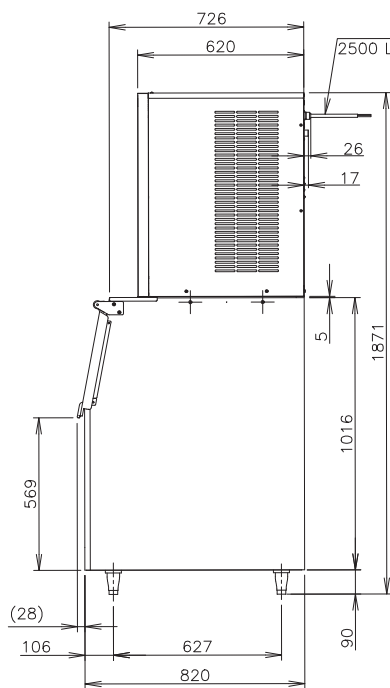

**FRONT SIDE**

**RIGHT SIDE**

**BACK SIDE**

**SPECIFICATIONS**

Ice Dimensions	Dice: 22mm*22mm*22mm		Ice water consumption per 24H	(AT32°C/WT21°C)	490L(1.0L/kg ice)
Outside Dimensions	1220mm(W) x 820mm(D) x 1871(~1901)mm(H)		Ice Production Freeze Cycle Time	(AT21°C/WT15°C)	Approx:13min
Package Dimensions	Ice Maker: Pallet + Carton:1325mm(W)x 720mm(D)x 945mm(H) Storage Bin:Pallet + Carton:1239mm(W)x 916mm(D)x 1142mm(H)		Ice Production per Cycle	(AT21°C/WT15°C)	Approx:5.55kg/612pcs
Weight (Net / Gross)	Ice Maker: 118kg/142kg Storage Bin: 64kg/86kg		<b>OPERATING CONDITIONS</b>		
Amperage/Starting Amperage	11.3A/85A		Voltage Range	198-242V	
Electrical Consumption	(AT32°C / WT21°C) 2296W		Ambient Temperature	5-38°C	
Refrigerant Charge	R404A/1200g		Water Supply Temperature	5-32°C	
Ice Storage Capacity	Maximum: 348kg		Water Supply Pressure	0.07-0.55MPa(0.7-5.5bar)	
Ice Production per 24H	(AT10°C / WT10°C)	Approx:723kg	Supply Voltage	1 Phase 220V 50Hz	
	(AT21°C / WT15°C)	Approx:622kg			
	(AT32°C / WT21°C)	Approx:483kg			