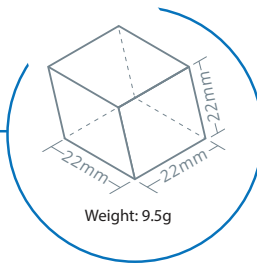

SRM-650AB-B-801SA

ICE MAKER

DICE

ICEMATE is committed to bringing high-efficiency / energy-saving, and high quality ice-making product to people who have dreams and desire to create their own business with the best scientific technology and manufacturing technology.

KEY FEATURES

SAFETY AND HYGIENE ASSURED ICE MACHINE

AUTO-CLEANING

Timely maintenance of water system can extend life of equipment.